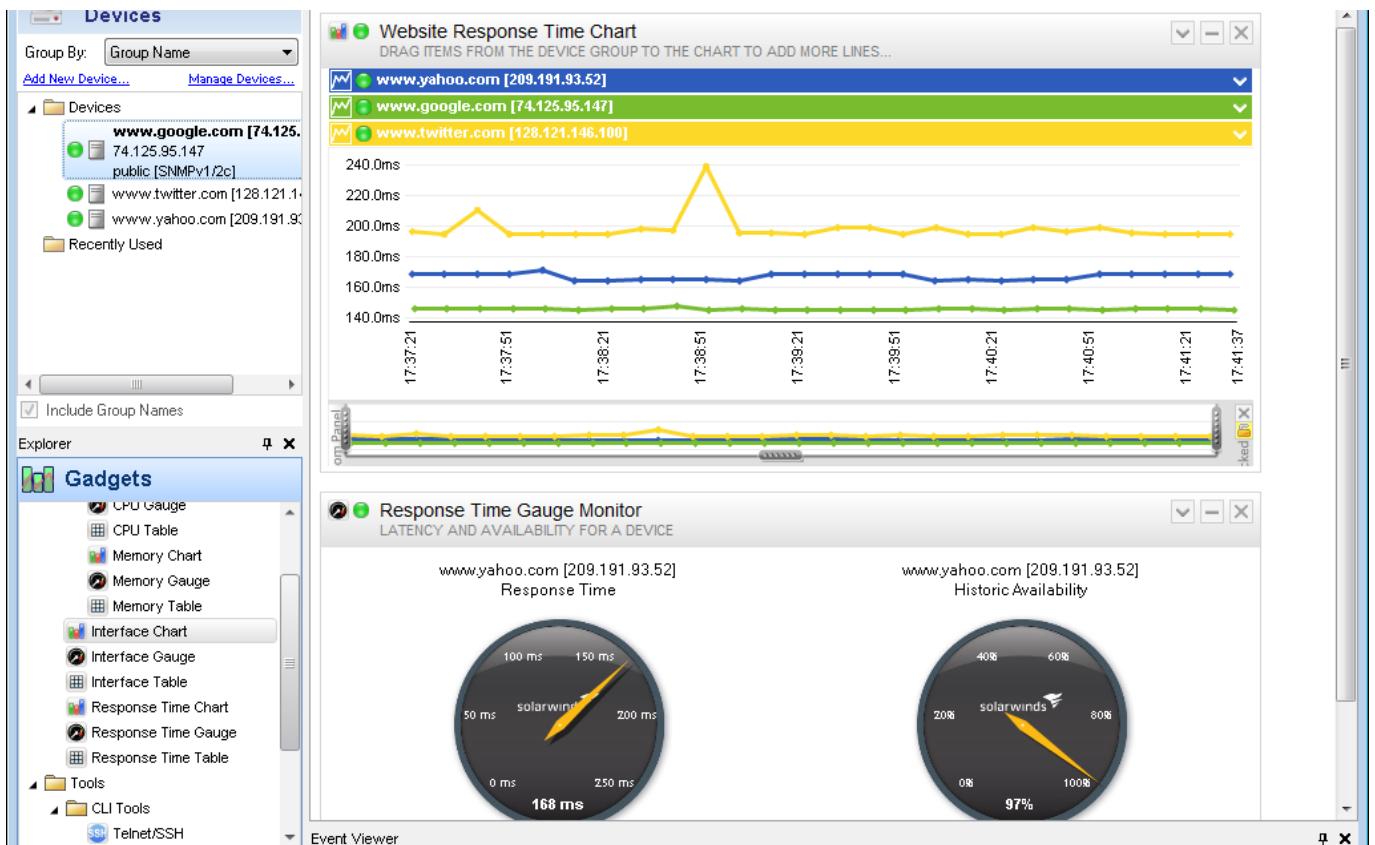

[TIA Portal STEP 7 Professional V11 SP2 And WinCC V11 SP2 X32 X64 \(01.2012\)](#)

[TIA Portal STEP 7 Professional V11 SP2 And WinCC V11 SP2 X32 X64 \(01.2012\)](#)

DOWNLOAD